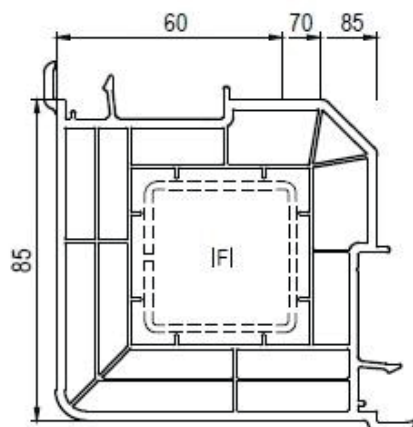

OKNA

Connector 90* 140248