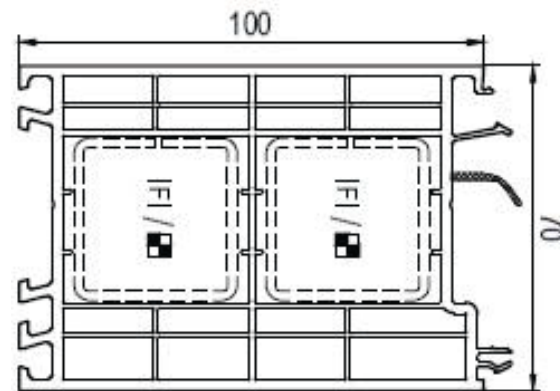

OKNA

EXTRA PROFILES

Expansion profile 15mm 140209...

Expansion profile 35mm 140205...

Expansion profile 60mm 140207...

Expansion profile 100mm 140208...

Tube connector 140244 + adapter 140243

OKNA

Connector 90\* 140248

Connector 135\* 140249

Feather connector 120116

Connector H mini 120224

Connector H 140267

Static connector 140218