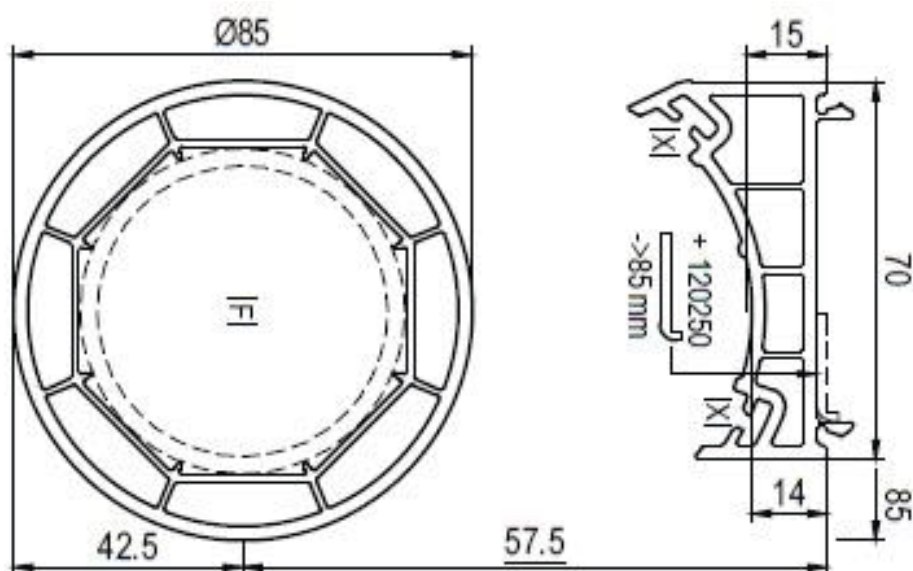

OKNA

EXTRA PROFILES

Expansion profile 15mm 140209...

Expansion profile 35mm 140205...

Expansion profile 60mm 140207...

Expansion profile 100mm 140208...

Tube connector 140244 + adapter 140243

OKNA

Connector 90\* 140248

Connector 135\* 140249

Feather connector 120116

Connector H mini 120224

Connector H 140267

Static connector 140218