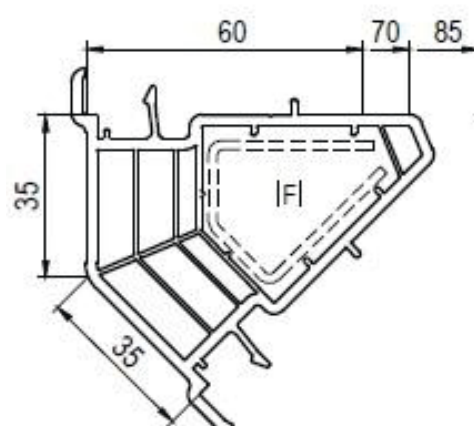

OKNA

EXTRA PROFILES

Expansion profile 15mm 140209...

Expansion profile 35mm 140205...

Expansion profile 60mm 140207...

Expansion profile 100mm 140208...

Tube connector 140244 + adapter 140243

OKNA

Connector 90\* 140248

Connector 135\* 140249

Feather connector 120116

Connector H mini 120224

Connector H 140267

Static connector 140218