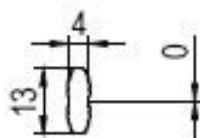

Feather connector 120116