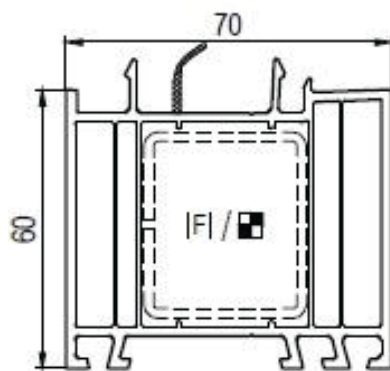

OKNA

EXTRA PROFILES

Expansion profile 15mm 140209...

Expansion profile 35mm 140205...

Expansion profile 60mm 140207...

Expansion profile 100mm 140208...

Tube connector 140244 + adapter 140243

OKNA