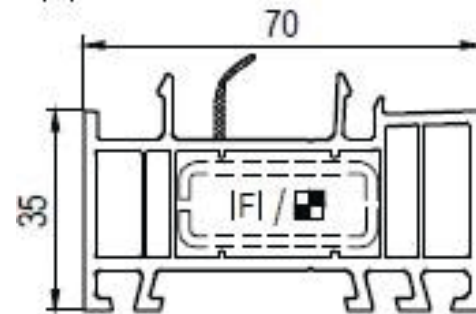

OKNA

EXTRA PROFILES

Expansion profile 15mm 140209...

Expansion profile 35mm 140205...

Expansion profile 60mm 140207...

Expansion profile 100mm 140208...

Tube connector 140244 + adapter 140243

OKNA

Connector 90\* 140248

Connector 135\* 140249

Feather connector 120116

Connector H mini 120224

Connector H 140267

Static connector 140218