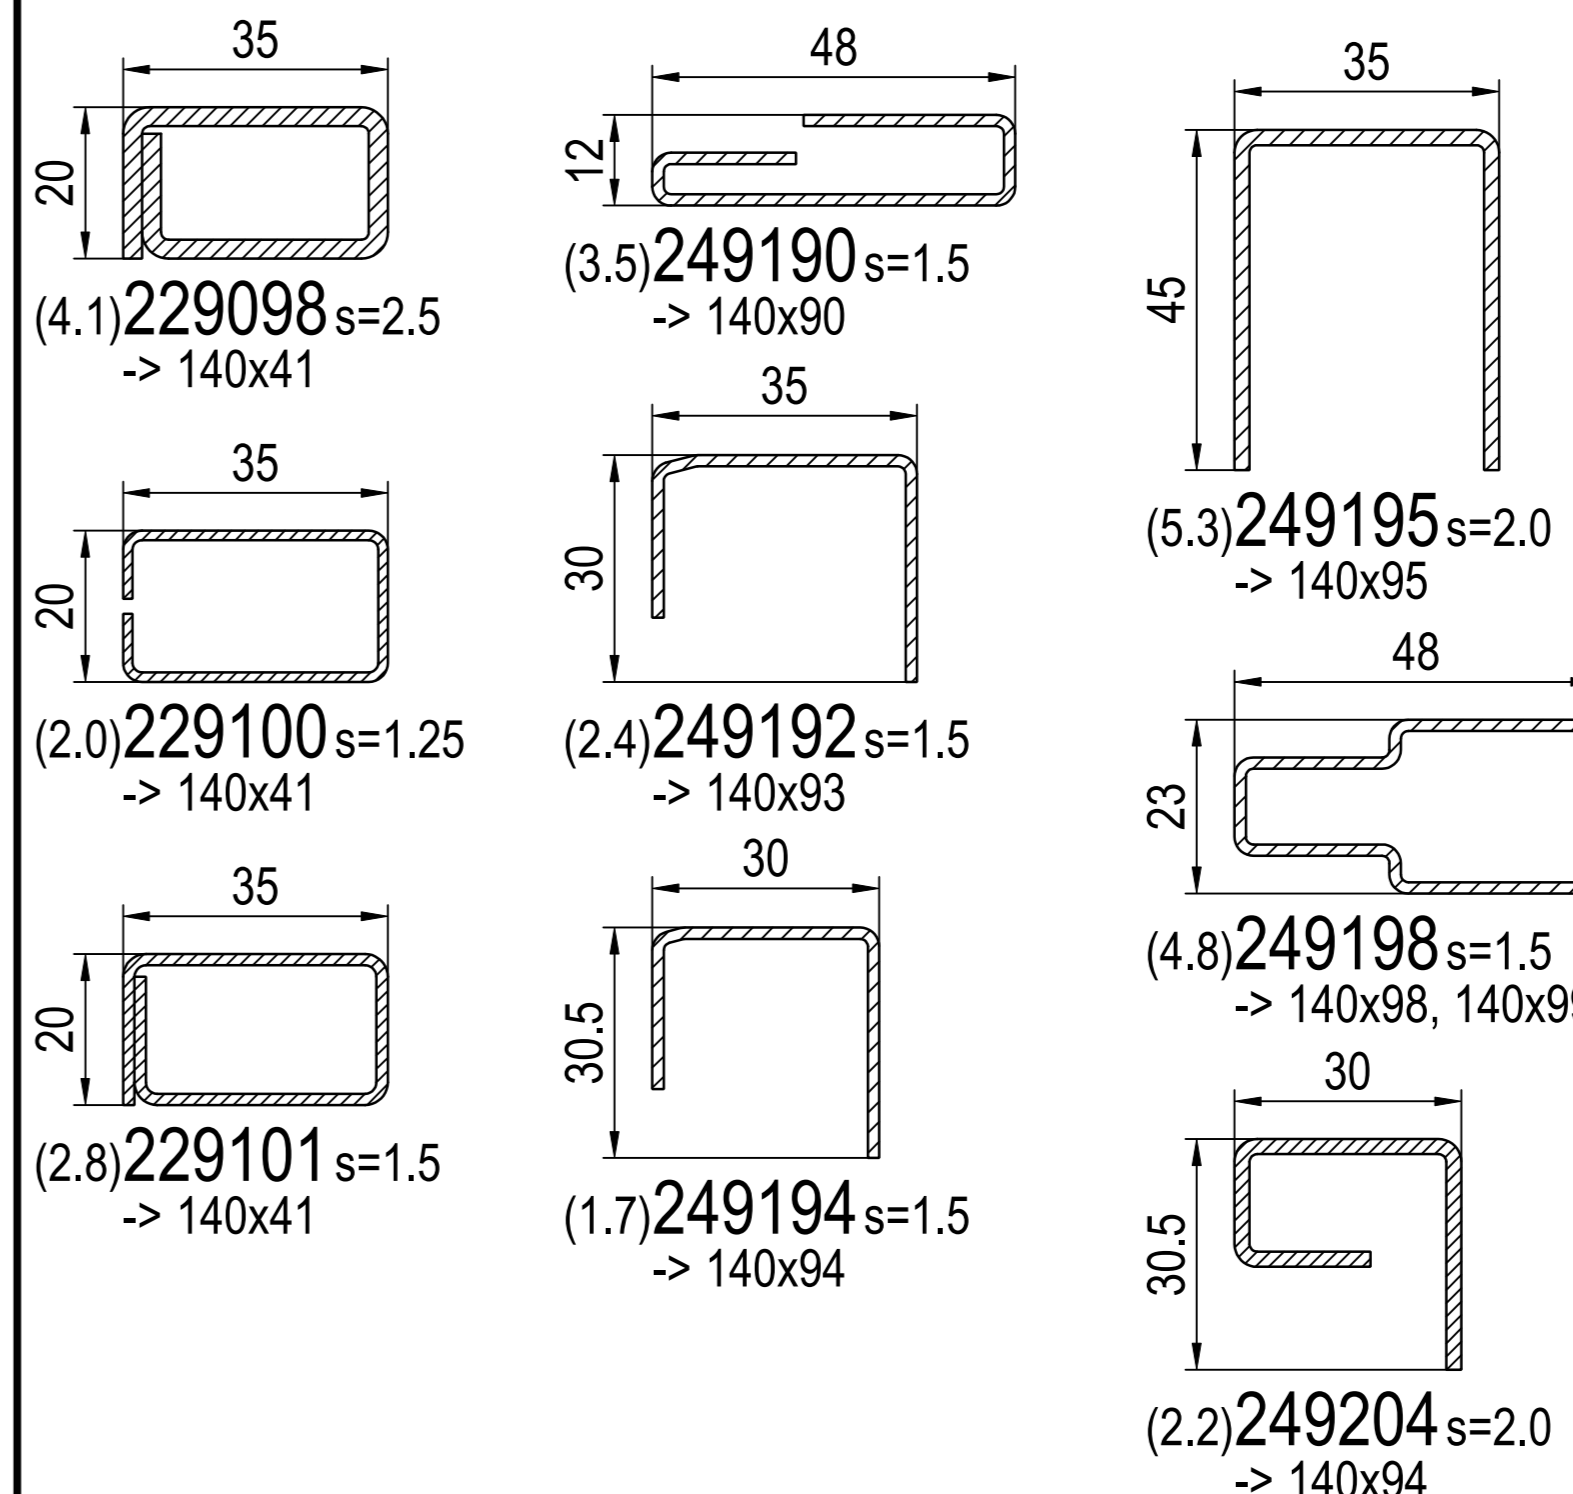

Main Profiles

Additional Profiles

Accessories

IAI Spacer

ICI End caps

IDI Connector
IDI Connector without sticks
P-Plastic

IFI Reinforcements (...) = Ix

GI Nipple screw / Clip

IJI Bonding of pane

OI Mounting accessories

XI Gaskets