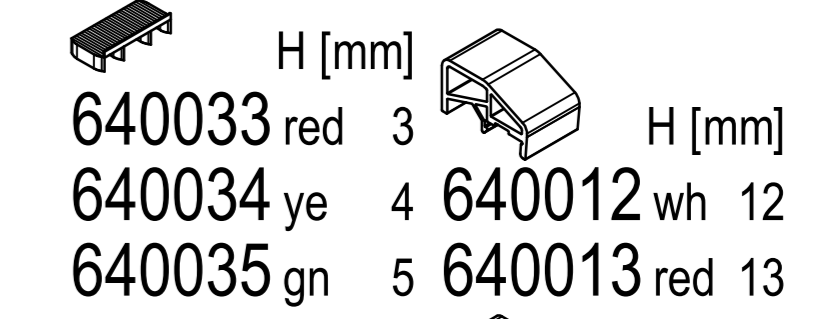

OI Mounting accessories