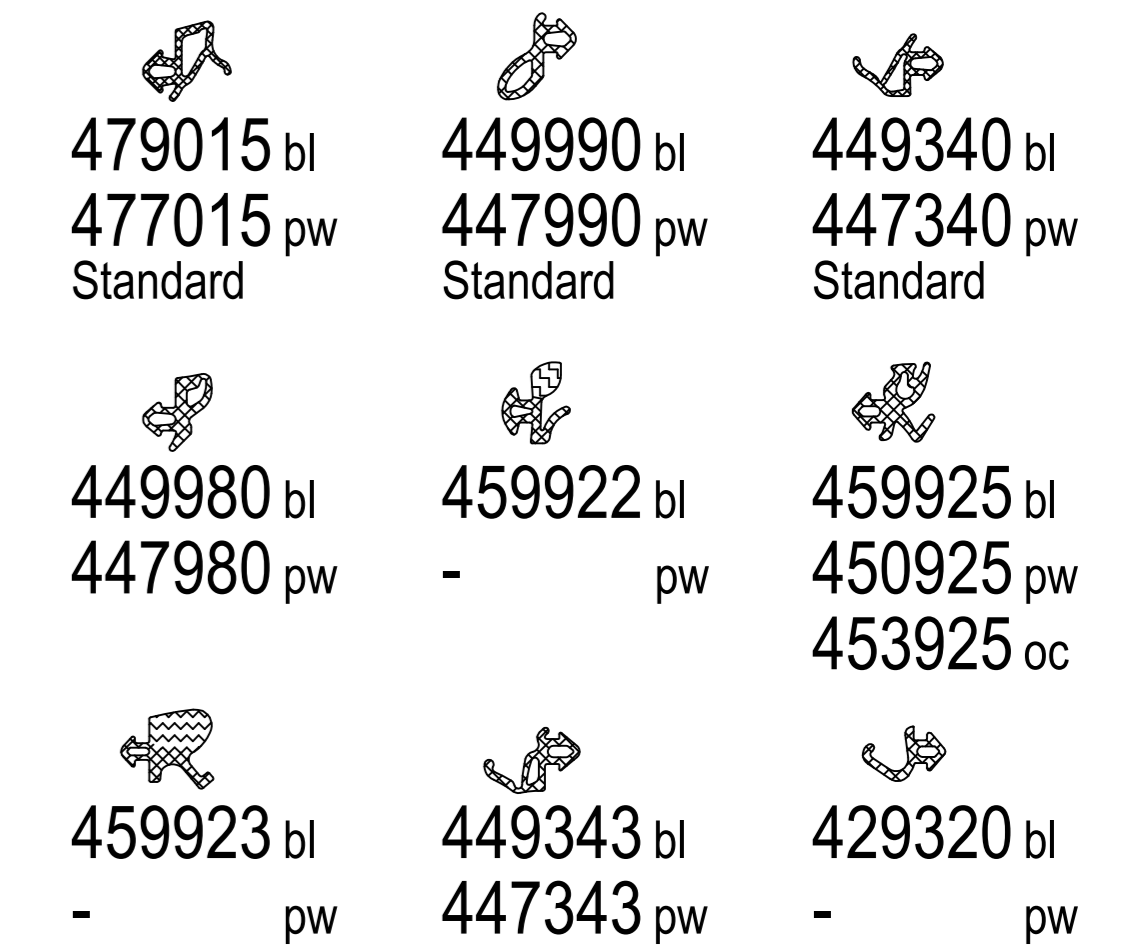

ZI Special accessories

Ⓝ Bonding of pane

□ not laminated
■ laminated

-> for

(CL) Classic-line
(RL) Round-line
(SL) Soft-line
(HL) Historik-line

bl black
pw papyrus-white
oc ochre