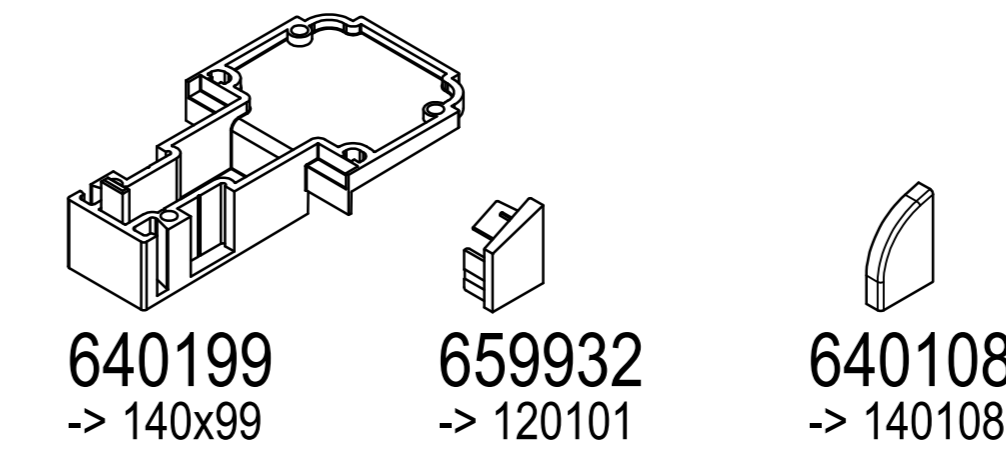

IDI Connector
IDI Connector without sticks
P-Plastic